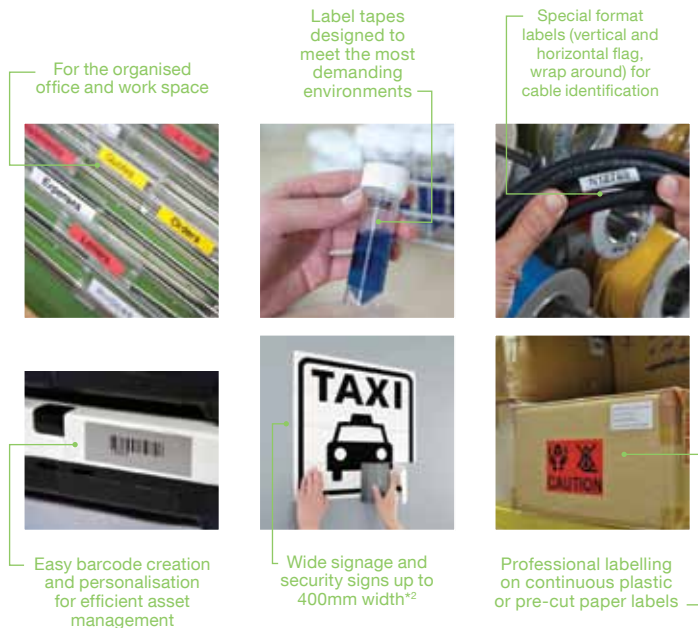

# DURABLE IDENTIFICATION AND SIGNAGE LABELLING SOLUTIONS

Whatever your labelling needs are, Epson LabelWorks label makers and their related supplies make organisation easy and increase your efficiency.

Whether you work in an office, retail outlet, medical or industrial environment, warehouse, factory, in the education sector or for a third party service company, there is a LabelWorks label maker that will suit your needs and make your organisation more efficient.

These versatile printers are compatible with a wide range of Epson supplies<sup>\*1</sup>:  
- LC range for all LabelWorks label makers, 9m tapes from 6 to 36mm widths  
- RC range for LabelWorks Pro100, in 50 or 100mm widths

## Epson LabelWorks Pro100

Desktop label maker for permanent wide plastic labels up to 400mm width<sup>\*2</sup>

- Thermal transfer and direct thermal printing
- Accepts 50 and 100mm plastic tape widths and pre-cut thermal paper label rolls
- Borderless printing means more labels per tape – also create larger signs by printing an image or text across a number of labels and arrange side-by-side