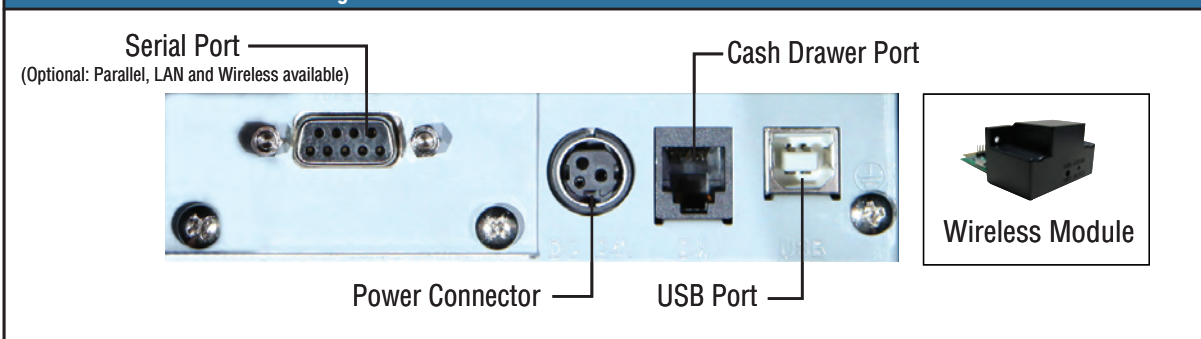

Specifications

PP9000 Specifications

Interface	USB + Optional Serial, Parallel, LAN port or Wireless
Printing Method	Thermal sensitive line dot method
Printing Speed	300 mm/sec
Print Resolution	8 dots / mm, 640 (Max.) dots / line
Input Buffer	6KB
Operating System Compatibility	Windows (Bitmap Support) or OPOS
Dimension (W x D x H)	(W x D x H) 148mm x 205mm x 143mm 144 mm (5.7")
Weight	1.2kg net (2.65lbs)
Color	Black
LED Indicator	Power: Green, Error: Red, Paper Out: Red
Operation Conditions	0°C ~ +40°C, 20%RH ~ 85%RH, non-condensing, 35% above the auto cutter
Option	Wallmount kit
Warranty	4 years

Printer Paper Specifications

Paper Loading	Drop and Use
Paper Type	Thermal Roll Paper
Paper Width	80 (or 58) + 0 / -1 mm max
Paper Roll Information	External side in heat-sensitive side
Paper Roll Outer Diameter	83 mm max
Paper Roll Inner Diameter	12 + 1 / -0 mm
Paper Feed Method	Friction auto-feed
Cutter Type	Auto

Language Support

International Character Set	15 International character set supported (Denmark, Denmark I, Ex-Yugoslavia, France, Germany, Italy, Japan, Korea, Latin America, Norway, Spain, Spain II, Sweden, UK, USA)
Character Code Page	Page 23 code pages supported (Power on default code page can be set in factory by factory software program)
Bar Code Printing	UPC-A/E, EAN13/8, ITF, CODE39/93/128, CODABAR, QR Code, PDF417

PP9000 Main Board Interface Diagram